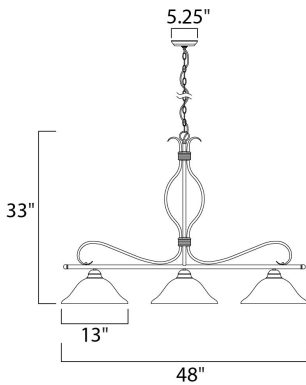

GLASS

Wilshire WS

MATERIAL

Steel + Glass

RATINGS

cETLusDry Location Dimmable

ADDITIONAL

ADJUSTABLE
 INSTALL UP/DOWN:
 RATED LIFE 2500 Hours
 OPERATING TEMPERATURE:
 -20°C (-4°F), 40°C (104°F)

MEASUREMENTS

DIMENSION : 48." L x 13." W x 33." H
 CANOPY : 5.25" W x 1.5" H x 5.25" L
 HANGING WEIGHT : 13.05 lb

LAMPING

INPUT VOLTAGE : 120V
 LUMENS : 3,450 Rated (0 Del.)
 BULB : 3 x 60W (NOT INCLUDED), 180W Total
 DIMMABLE : Dimmable