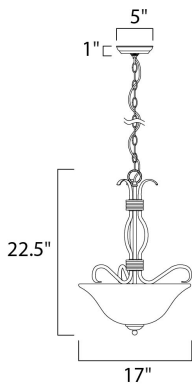

ADJUSTABLE
 INSTALL UP/DOWN:
 RATED LIFE 2500 Hours
 OPERATING TEMPERATURE:
 -20°C (-4°F), 40°C (104°F)

MEASUREMENTS

DIMENSION : 17." L x 17." W x 22.5" H
 CANOPY : 5." W x 1." H x 5." L
 HANGING WEIGHT : 7.1 lb